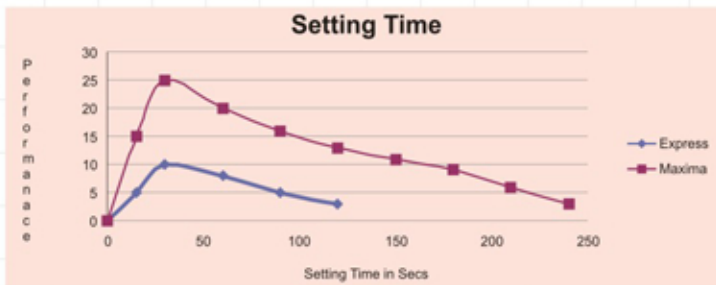

Lakshmi Ring Travellers - LRT, a part of the LMW group, is one among the leading Ring Traveller manufacturing companies in the world. From a trendsetting start in 1974 to a current phenomenal increase in the market share of Ring Travellers - our progress stands testimony to the industry's confidence in us and our leadership in this highly sophisticated and accurate sphere.

Our strong R & D and a highly involved commitment to the industry empowers you with cutting edge products designed to improve your productivity and profit. LRT's product range of over 1000 different kinds of Travellers meets spinning requirements of any material or any count. A range that is exported to markets as diverse as Indonesia in the east to South Africa in the west.

EXPRESS

Express travellers are manufactured with unique process for better and uniform Microstructure. Further to that an advanced coating has done with fine dry lubricants. This combination facilitate in attaining

- Higher Speeds
- Better glidability
- Lesser heat generation
- Improved wear resistance & hence longer life
- Enhanced corrosion protection
- Achieve maximum speed in synthetics quickly

LAKSHMI RING TRAVELLERS (COIMBATORE) LIMITED

34-A, Kamaraj Road, Coimbatore - 641 018. India. Tele. :+91 (422) - 2223791, 2223792, 2223793
Fax: +91 (422) 2223790 E-mail: info@lrtltd.com Website: www.lrtindia.com