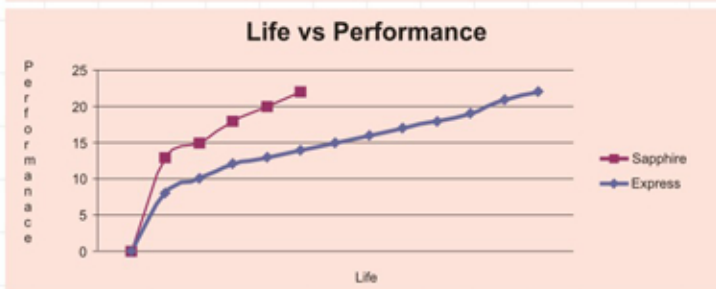

Lakshmi Ring Travellers - LRT, a part of the LMW group, is one among the leading Ring Traveller manufacturing companies in the world. From a trendsetting start in 1974 to a current phenomenal increase in the market share of Ring Travellers - our progress stands testimony to the industry's confidence in us and our leadership in this highly sophisticated and accurate sphere.

Our strong R & D and a highly involved commitment to the industry empowers you with cutting edge products designed to improve your productivity and profit. LRT's product range of over 1000 different kinds of Travellers meets spinning requirements of any material or any count. A range that is exported to markets as diverse as Indonesia in the east to South Africa in the west.

EXPRESS

Express travellers are manufactured with unique process for better and uniform Microstructure. Further to that an advanced coating has done with fine dry lubricants. This combination facilitate in attaining

- Higher Speeds
- Better glidability
- Lesser heat generation
- Improved wear resistance & hence longer life
- Enhanced corrosion protection
- Achieve maximum speed in synthetics quickly

LAKSHMI RING TRAVELLERS (COIMBATORE) LIMITED

34-A, Kamaraj Road, Coimbatore - 641 018. India. Tele. :+91 (422) - 2223791, 2223792, 2223793
Fax: +91 (422) 2223790 E-mail: info@lrtltd.com Website: www.lrtindia.com